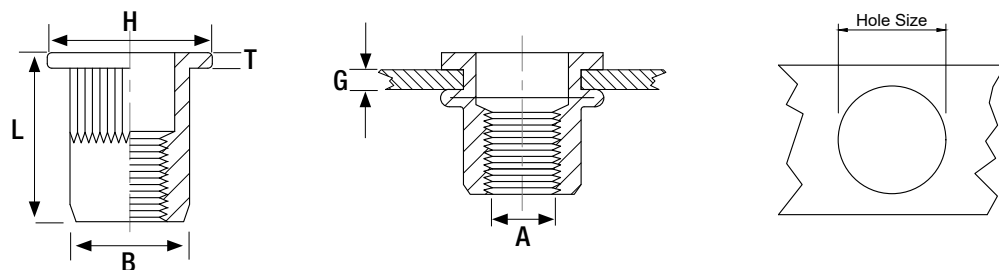

FLAT HEAD ROUND KNURLED BODY BLIND RIVET NUT

● Aluminium (AlMg 2.5)

Thread Size mm (A)	Article Number	Grip Range Min mm (G)	Grip Range Max mm (G)	Hole Size mm	Body Diameter mm (B)	Flange Diameter mm (H)	Flange Thickness mm (T)	Body Overall Length mm (L)	Max Tightening Torque Nm	Tensile Strength N	Box Quantity	Price £ Per 1000
M3	RNAFH0320	0.5	1.5	5.0	4.9	8.0	0.8	9.0	0.7	2500	2000	£59.43
M4	RNAFH0420	0.5	2.0	6.0	5.9	9.0		10.5	2.0	3600	1500	£59.78
	RNAFH0435	2.0	3.5				12.0	1000			£65.25	
M5	RNAFH0525	0.5	2.5	7.0	6.9	10.0	1.0	13.0	4.0	5500	1000	£70.13
	RNAFH0550	2.5	5.0					16.5			500	£75.37
	RNAFH0580	5.5	8.0					20.0			500	£90.66
M6	RNAFH0630	0.5	2.5	9.0	8.9	12.3	1.5	15.0	6.0	8300	500	£76.88
	RNAFH0655	2.5	4.5					19.5			400	£83.33
	RNAFH0680	4.5	6.5					21.0			300	£98.57
M8	RNAFH0830	1.0	3.0	11.0	10.9	14.5	1.5	16.5	15.0	13000	300	£115.90
	RNAFH0855	3.0	5.5					21.0			250	£124.22
	RNAFH0880	5.5	8.0					23.5			200	£141.31
M10	RNAFH1040	0.5	4.0	13.0	12.9	16.5	1.6	19.0	27.0	20000	150	£198.00
	RNAFH1065	4.0	6.5					24.0			100	£218.00
M12	RNAFH1240	1.0	4.0	16.0	15.9	22.0	2.0	22.0	45.0	28000	100	£726.92
	RNAFH1270	4.0	6.0					28.0			TBC	POA