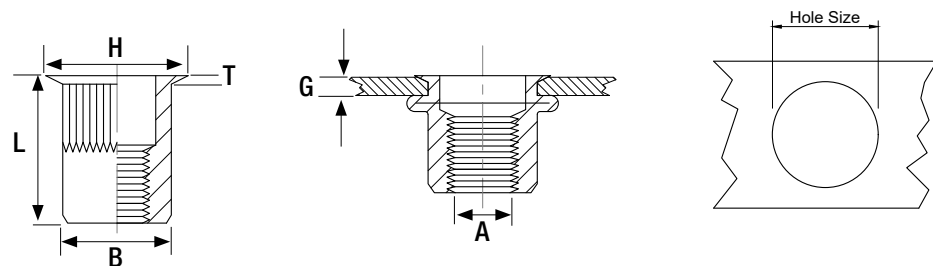

REDUCED HEAD ROUND KNURLED BODY OPEN BLIND RIVET NUT

● Aluminium (AlMg 2.5)

Thread Size mm (A)	Article Number	Grip Range Min mm (G)	Grip Range Max mm (G)	Hole Size mm	Body Diameter mm (B)	Flange Diameter mm (H)	Flange Thickness mm (T)	Body Overall Length mm (L)	Max Tightening Torque Nm	Tensile Strength N	Box Quantity	Price £ Per 1000
M3	RNARH0320	0.5	1.5	5.0	4.9	6.0	0.5	9.0	0.7	2500	2000	£60.10
M4	RNARH0420	0.5	2.0	6.0	5.9	7.0	0.5	10.5	2.0	3600	1500	£73.22
M5	RNARH0520	0.5	2.0	7.0	6.9	8.0	0.5	11.5	4.0	5500	1000	£70.92
M6	RNARH0625	0.5	2.5	9.0	8.9	10.0	0.6	14.0	6.0	8300	500	£77.74
M8	RNARH0825	0.5	2.5	11.0	10.9	12.0	0.7	15.5	15.0	13000	300	£136.73
M10	RNARH1030	1.0	3.0	12.0	11.9	14.0	0.7	17.7	27.0	20000	150	£191.12