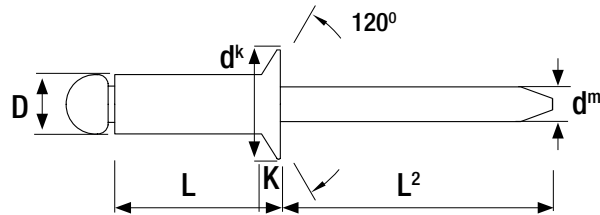

COUNTERSUNK HEAD OPEN BLIND RIVET

- **BODY:** Aluminium (AMg2.5)
- **MANDREL:** Steel Zinc&Clr Tri3

Nominal Diameter mm (D)	Article Number	Body Length mm (L)	Grip Range Min mm	Grip Range Max mm	Hole Size mm	Flange Diameter mm (d ^k)	Flange Thickness mm (K)	Nom. Mandrel Diameter mm (d ^m)	Min Mandrel Length mm (L ²)	Shear Strength N	Tensile Strength N	Box Quantity	Price £ Per 1000
2.4	OJASK2406	6.0	1.5	3.5	2.5	5.0	0.8	1.40	26.0	315	355	1000	£14.69
	OJASK2408	8.0	3.5	5.5								1000	£15.34
	OJASK2410	10.0	5.5	7.5								1000	£15.83
3.0	OJASK3006	6.0	1.5	3.5	3.1	6.0	1.1	1.75	26.0	620	810	1000	£12.68
	OJASK3008	8.0	3.5	5.0								1000	£13.41
	OJASK3010	10.0	5.5	7.0								1000	£13.91
	OJASK3012	12.0	7.0	9.0								1000	£15.10
3.2	OJASK3206	6.0	1.5	3.0	3.3	6.0	1.1	1.95	26.0	760	980	1000	£12.88
	OJASK3208	8.0	3.0	5.0								1000	£13.71
	OJASK3210	10.0	5.0	7.0								1000	£15.22
	OJASK3212	12.0	7.0	9.0								1000	£15.54
	OJASK3214	14.0	9.0	10.5								1000	£16.39
	OJASK3216	16.0	10.5	12.5								1000	£18.01
	OJASK3218	18.0	12.5	14.5								700	£19.22